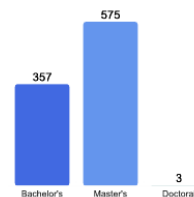

[Number of Degrees Awarded Last Year](#)