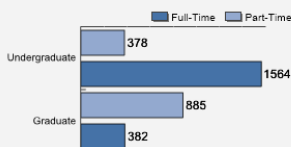

[Fall 2018 Enrollment](#)

[Gender: All Undergraduates](#)

Women	63%
Men	37%