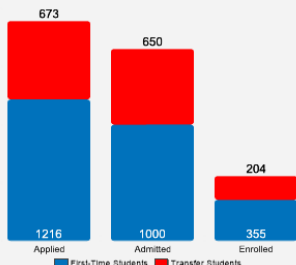

[About University of St. Thomas](#)

WHAT MAKES US SPECIAL?

[Click here to find out.](#)

About Our Students

About Our Graduates

[Fall 2018 Admissions](#)

Middle 50% SAT Range For Freshman Class

Mathematics	520-620
Critical Reading	540-630

Average High School GPA of Freshman Class: 3.64