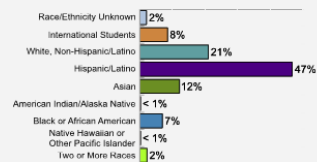

[Diversity: All Undergraduates](#)

[Freshmen Returning For Sophomore Year: 82%](#)

[Percentage of Students Who Graduate](#)

Within 4 Years	34%
Within 5 Years	52%
Within 6 Years	57%