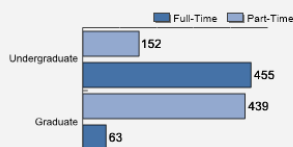

Fall 2017 Enrollment

Gender: All Undergraduates

Women	92%
Men	8%