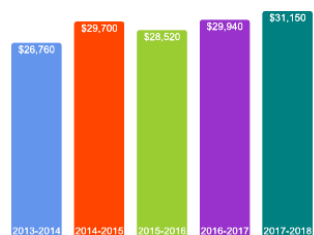

Tuition and Fees History

About Our Faculty

Faculty Information

Student Faculty Ratio	8:1
Full-time Faculty with highest degree	71%

Undergraduate Class Size

Number of Students	2-19	20-39	40-99	100+	Total
Number of Classes	181	21	0	0	201

[Click Here](#) to find out more about our faculty.