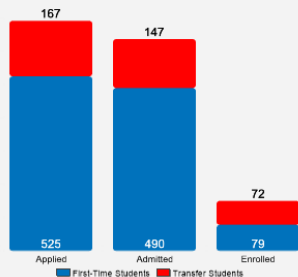

About Ursuline College

WHAT MAKES US SPECIAL?

[Click here to find out.](#)

About Our Students

Fall 2017 Admissions

Middle 50% ACT Range For Freshman Class

English	17-25
Mathematics	18-23
Reading	17-25
Science	18-23

Average High School GPA of Freshman Class: 3.29