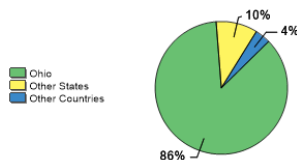

Fall 2017 Freshman Class Geographical Profile