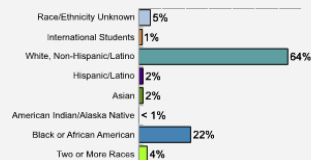

Diversity: All Undergraduates

Freshmen Returning For Sophomore Year: 71%

About Our Graduates

Percentage of Students Who Graduate*

Within 4 Years	31%
Within 5 Years	46%
Within 6 Years	53%

* 53%