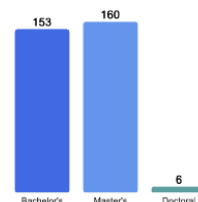

Number of Degrees Awarded Last Year