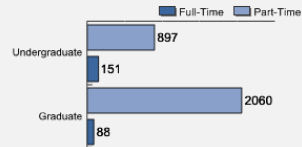

About Walsh College

WHAT MAKES US SPECIAL?

[Click here to find out.](#)

About Our Students

Admissions

Freshman Class Geographical Profile

Enrollment

Gender: All Undergraduates

Women	53%
Men	47%