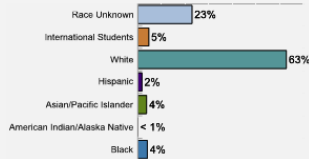

Diversity: All Undergraduates