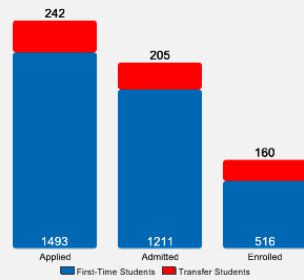

About Walsh University

WHAT MAKES US SPECIAL?

[Click here to find out.](#)

About Our Students

Admissions

Middle 50% ACT Range For Freshman Class

English	18-24
Mathematics	18-24
Reading	19-25
Science	20-24

Average High School GPA of Freshman Class: 3.31