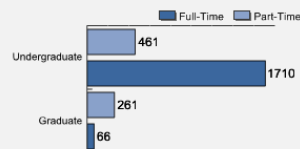

Enrollment

Gender: All Undergraduates

Women	65%
Men	35%