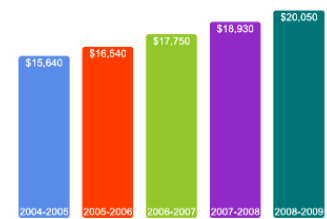

Tuition and Fees History

About Our Faculty

Faculty Information

Student Faculty Ratio	14:1
Full-time Faculty with highest degree	76%

Undergraduate Class Size

Number of Students	2-19	20-39	40-99	100+	Total
Number of Classes	283	227	4	0	514

[Click Here](#) to find out more about our faculty.