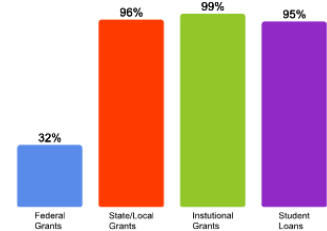

Percent of Freshmen Receiving Aid by Type

2007 Average Net Tuition for Aided Undergraduates *

$12,263

* Net tuition for each individual student may be lower or higher depending on family income and student eligibility and availability of grant aid.

For additional information from our institution [click here](#).

Average Undergraduate Loans Owed At Graduation

$18,882