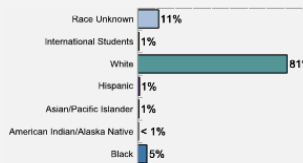

Diversity: All Undergraduates

Freshmen Returning For Sophomore Year: 80%

About Our Graduates

Percentage of Students Who Graduate

Within 4 Years	48%
Within 5 Years	55%
Within 6 Years	55%