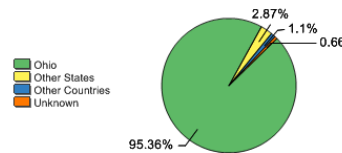

Freshman Class Geographical Profile