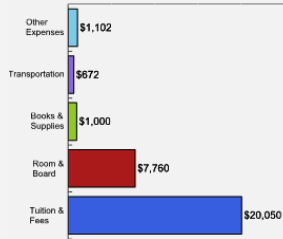

What Students Pay

Price of Attendance in 2008-09