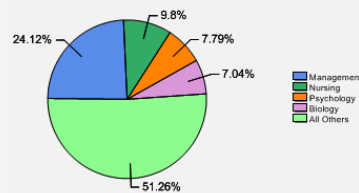

Bachelor's Degrees Awarded Last Year

[Click here for more information on](#)

FOR MORE ABOUT OUR STUDENTS [CLICK HERE](#) »

[Click Here to Download the PDF Version](#)