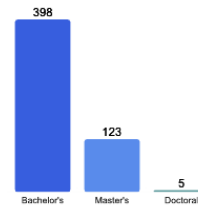

Number of Degrees Awarded Last Year