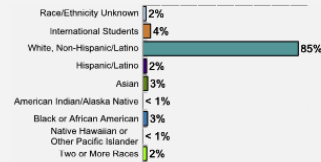

Diversity: All Undergraduates

Freshmen Returning For Sophomore Year: 94.5%

About Our Graduates

Percentage of Students Who Graduate*

Within 4 Years	92%
Within 5 Years	93%
Within 6 Years	93%