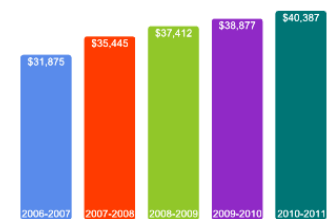

Tuition and Fees History

About Our Faculty

Faculty Information

Student Faculty Ratio	9:1
Full-time Faculty with highest degree	97%

Undergraduate Class Size

Number of Students	2-19	20-39	40-99	100+	Total
Number of Classes	320	123	0	0	443

[Click Here](#) to find out more about our faculty.