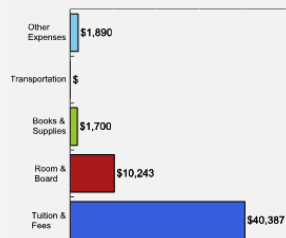

What Students Pay

Price of Attendance in 2010-11