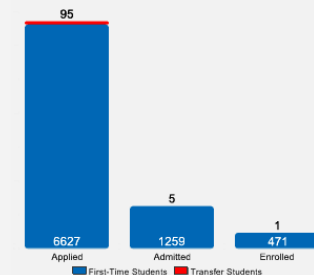

About Washington and Lee University

WHAT MAKES US SPECIAL?

[Click here to find out.](#)

About Our Students

Fall 2010 Admissions

Middle 50% SAT Range For Freshman Class

Mathematics	660-730
Critical Reading	650-730
Writing	640-730