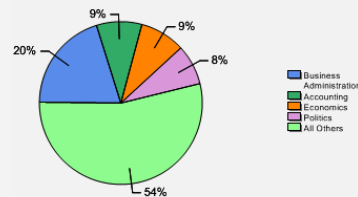

Bachelor's Degrees Awarded Last Year

[Click here for more information on](#)

FOR MORE ABOUT OUR STUDENTS [CLICK HERE »](#)