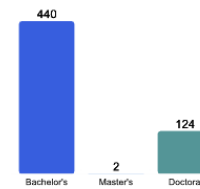

Number of Degrees Awarded Last Year