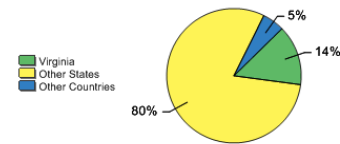

Fall 2010 Freshman Class Geographical Profile