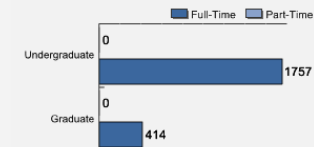

Fall 2010 Enrollment

Gender: All Undergraduates

Women	50%
Men	50%