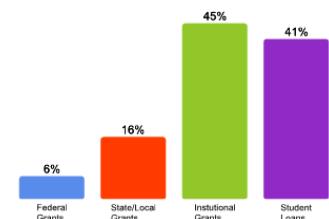

Percent of Freshmen Receiving Aid by Type

2009-10 Average Net Tuition for Aided Undergraduates *

$7,149

* Net tuition for each individual student may be lower or higher depending on family income and student eligibility and availability of grant aid.

For additional information from our institution [click here](#).

Average Undergraduate Loans Owed At Graduation

$23,807