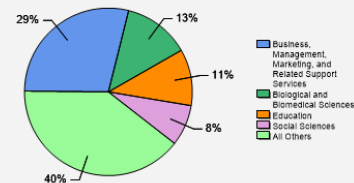

[Freshmen Returning For Sophomore Year: 78%](#)

[Percentage of Students Who Graduate](#)

[Thinking About Life After College](#)

[Number of Degrees Awarded Last Year](#)

[Bachelor's Degrees Awarded Last Year](#)

[Click here for more information on](#)

FOR MORE ABOUT OUR STUDENTS [CLICK HERE »](#)