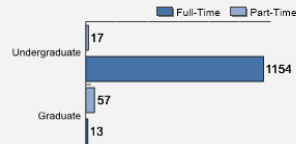

[About Westminster College](#)

**WHAT?
MAKES US
SPECIAL?**

[Click here to find out.](#)

About Our Students

About Our Graduates

[Fall 2018 Admissions](#)

Average High School GPA of Freshman Class: 3.53

[Fall 2018 Freshman Class Geographical Profile](#)

[Fall 2018 Enrollment](#)

[Gender: All Undergraduates](#)

Women	52%
Men	48%