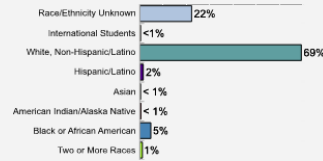

[Diversity: All Undergraduates](#)

[Freshmen Returning For Sophomore Year: 78%](#)

[Percentage of Students Who Graduate](#)

[Thinking About Life After College](#)