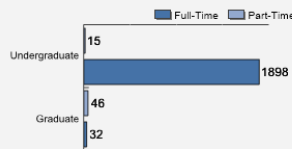

Fall 2018 Enrollment

Gender: All Undergraduates

Women	61%
Men	39%