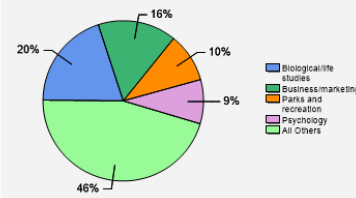

Thinking About Life After College

Number of Degrees Awarded Last Year

Bachelor's Degrees Awarded Last Year

[Click here for more information on](#)