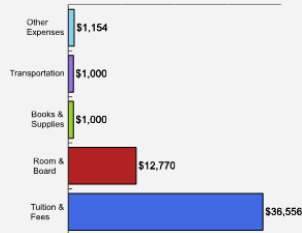

What Students Pay

Price of Attendance in 2018-19