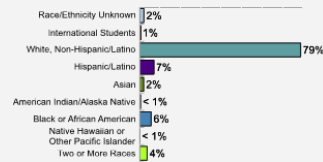

Diversity: All Undergraduates

Freshmen Returning For Sophomore Year: 84%

Percentage of Students Who Graduate*

Within 4 Years	60%
Within 5 Years	65%
Within 6 Years	66%