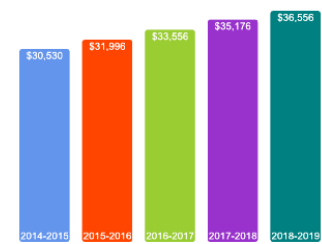

Tuition and Fees History

About Our Faculty

Faculty Information

Student Faculty Ratio	11:1
Full-time Faculty with highest degree	93%

Undergraduate Class Size

	2-19	20-39	40-99	100+	Total
Number of Students	2-19	20-39	40-99	100+	Total
Number of Classes	319	224	3	0	546