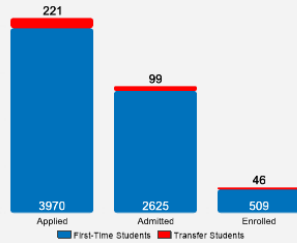

About Berry College

**WHAT
MAKES US
SPECIAL?**

[Click here to find out.](#)

About Our Students

About Our Graduates

Fall 2018 Admissions

Middle 50% ACT Range For Freshman Class

English	23-32
Mathematics	22-27

Average High School GPA of Freshman Class: 3.74