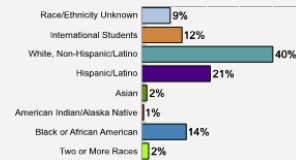

Diversity: All Undergraduates

Freshmen Returning For Sophomore Year: 72%

About Our Graduates

Percentage of Students Who Graduate*

Within 4 Years	39%
Within 5 Years	49%
Within 6 Years	50%

* Six year completion rate 49.8%