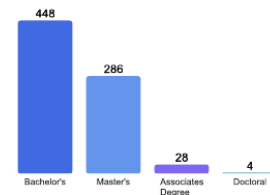

Number of Degrees Awarded Last Year