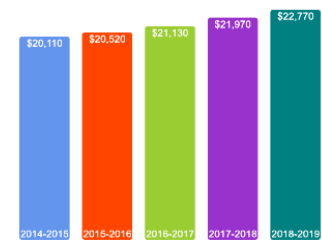

Tuition and Fees History

About Our Faculty

Faculty Information

Student Faculty Ratio	12:1
Full-time Faculty with highest degree	81%

Undergraduate Class Size

	2-19	20-39	40-99	100+	Total
Number of Students	254	281	0	0	0
Number of Classes	254	281	0	0	0

[Click Here](#) to find out more about our faculty.