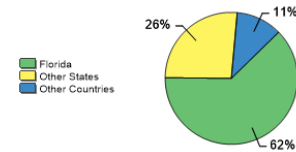

Fall 2018 Freshman Class Geographical Profile