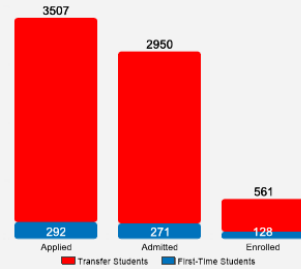

About Saint Leo University

**WHAT
MAKES US
SPECIAL?**

[Click here to find out.](#)

About Our Students

Fall 2018 Admissions

Middle 50% SAT Range For Freshman Class*

Mathematics	470-560
Critical Reading	500-590

* 31% of entering freshmen submitted SAT scores

Average High School GPA of Freshman Class: 3.49