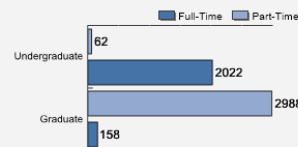

Fall 2018 Enrollment

Gender: All Undergraduates

Women	56%
Men	44%